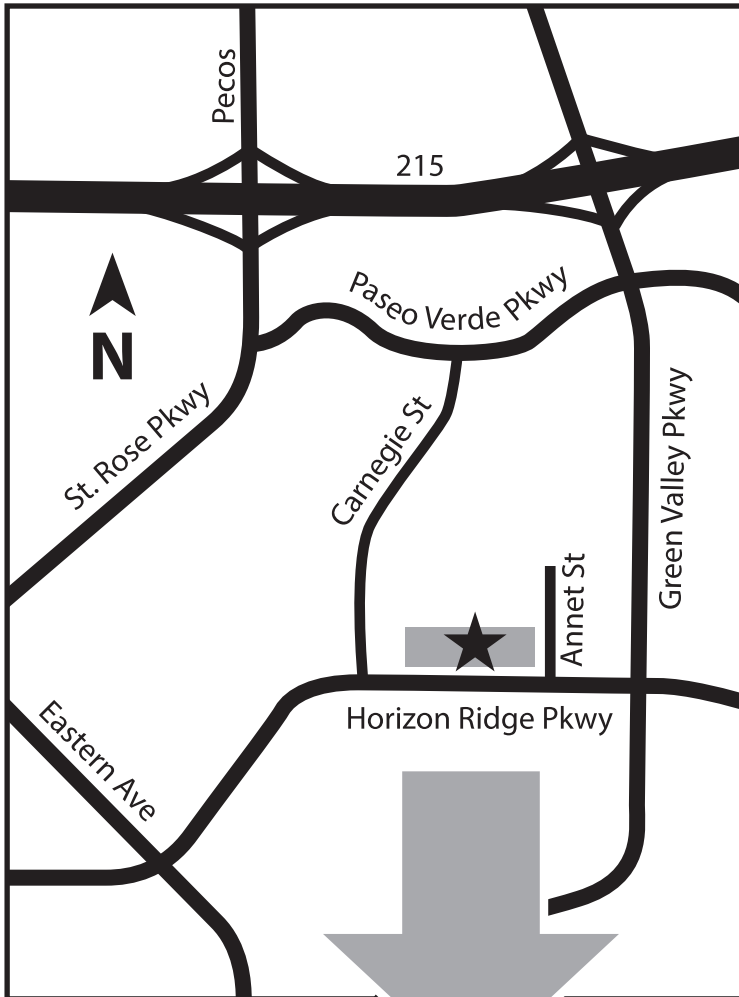

## East Side Location

2390 W Horizon Ridge Pkwy, Henderson, Nevada 89052

### Directions

Our main office is conveniently located in the Henderson/Green Valley area on Horizon Ridge Pkwy between Eastern Ave. and Green Valley Pkwy.

Coming from the West on 215 take Pecos/St. Rose Exit and turn right (South). Take a left on Paseo Verde Pkwy (the first light), then a right on Carnegie Rd, then a left on Horizon Ridge Pkwy.

Coming from the East on 215 take the Green Valley Pkwy Exit and turn left (south). Drive 1.3 miles and turn right on Horizon Ridge Pkwy.

***Please call us  
if you need help  
with directions  
702-825-2085***